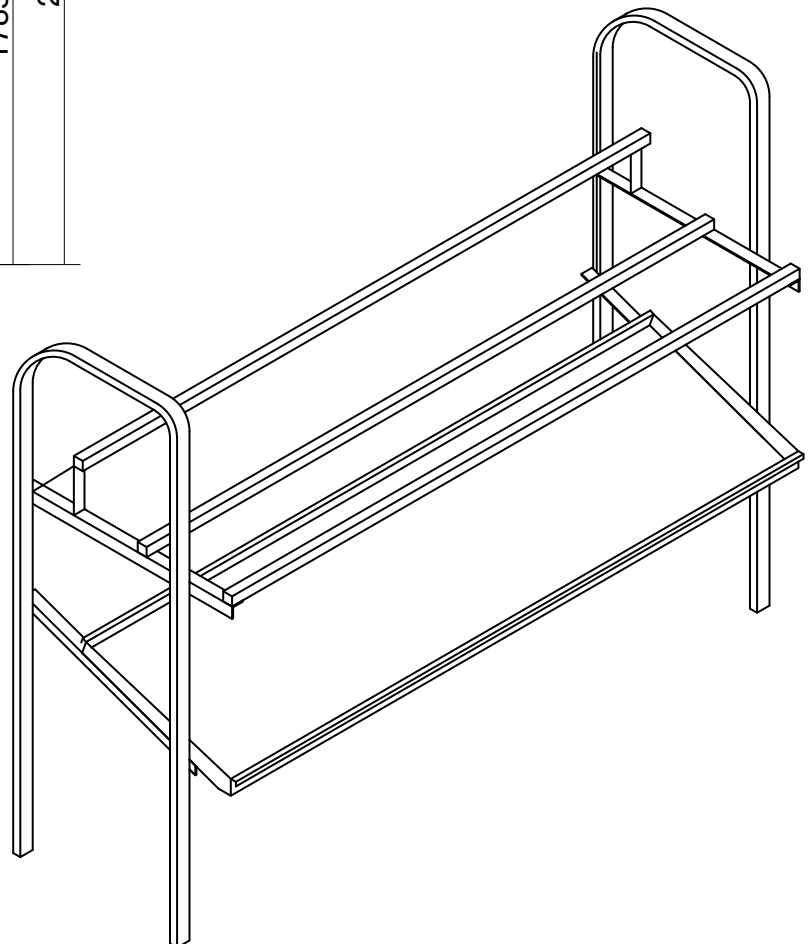

### Bidding specification

Welded and screwed 304 stainless steel shelves –  
Adjustable – With streamer.

#### ● Technical data

- ❑ Horizontal upper shelf made of 304 stainless steel tube, studded, welded and screwed on a 304 stainless steel sheet, thickness 20/10°.
- ❑ Inclined lower shelf made of 304 stainless steel folded sheet, thickness 15/10°, polished grain 220, with strainer for PVC diameter 40.
- ❑ Tubular stainless steel 304 feet, 60 x 40 x 2.
- ❑ Tubular junction roll bar, diameter 20 mm, made of 304 stainless steel.

#### ● Advantages

Adjustable  
❑ Maximum load 40 kg per meter uniformly spread  
❑ Easy maintenance, easy and efficient washing with round corner  
❑ Front ergonomic shape for small sized user.

692 chemin de la Boisière  
73420 Drumettaz Clarafond  
Tél. 33 04 79 88 08 51  
Fax 33 04 79 34 01 36  
e-mail : validex@validex.fr

## Etagère pour casiers de vaisselle Type tri frontal

*Dishes basket shelves*

*Motorised basket conveyor type*

Caractéristiques données à titre indicatif, VALIDEX peut être amené à les modifier sans avis préalable.