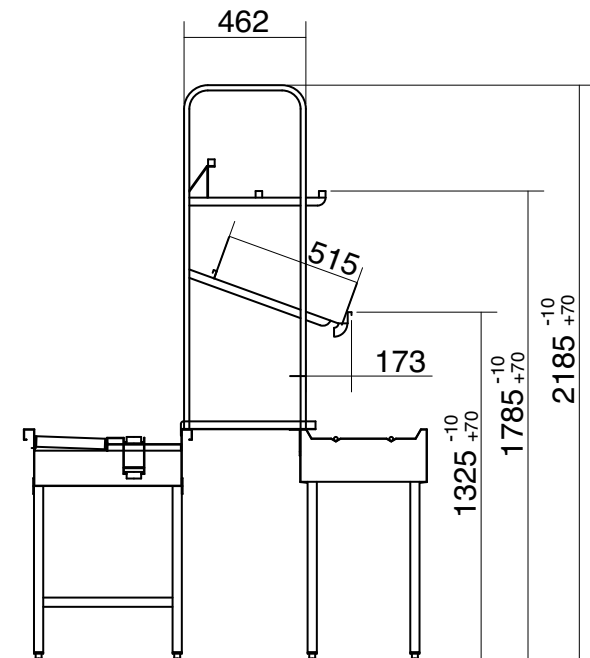

Caractéristiques données à titre indicatif, VALIDEX peut être amené à les modifier sans avis préalable.

All products characteristics are indicative. To better its products, VALIDEX can modify the specifications without previous notice