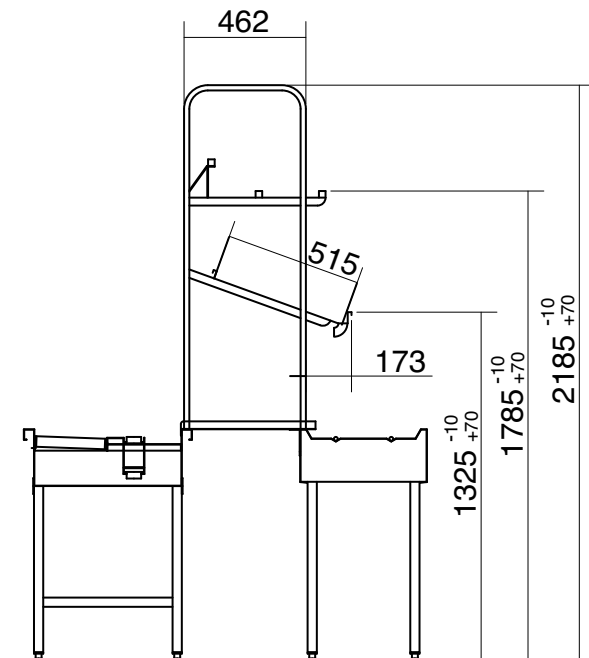

692 chemin de la Boisière
73420 Drumettaz Clarafond
Tél. 33 04 79 88 08 51
Fax 33 04 79 34 01 36
e-mail : validex@validex.fr

VALIDEX

Etagère pour casiers de vaisselle Type tri frontal

Dishes basket shelves

Motorised basket conveyor type

Caractéristiques données à titre indicatif, VALIDEX peut être amené à les modifier sans avis préalable.

All products characteristics are indicative. To better its products, VALIDEX can modify the specifications without previous notice