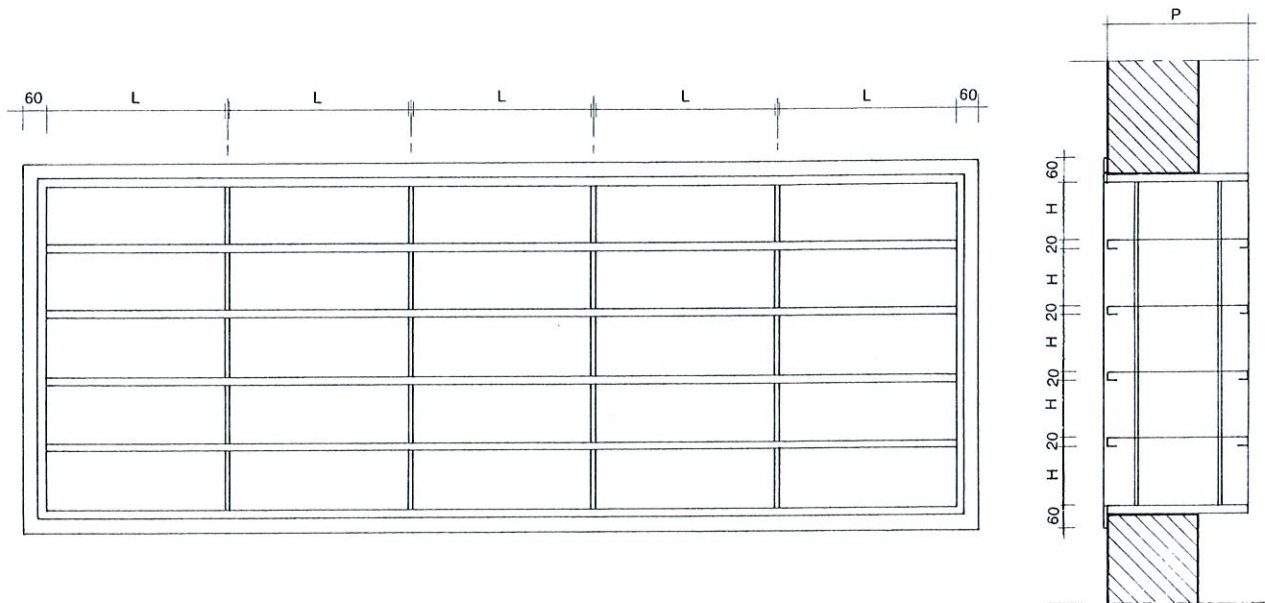

Options

- * Couvre-joint en laverie sur 3 faces (dessus et côtés).
- * Montage du guichet axé sur le mur (dépassant de la même dimension en salle à manger et en laverie), avec couvre-joints.

Pour les deux options, fournir impérativement l'épaisseur du mur fini.

Technical features

- * Cells allowing the passing through of trays from dining-room to washing-room.
- * Stainless steel 18/10 sheet, 15/10 thick, polished grain 220 folded and soldered with struts made of stainless steel 18/10 tube, diam 8 x 13.
- * Standard effective size of a cell : L = 480, P = 380, H = 150.
- * Standard fitting : in application on dining-room side with 60 mm joint-cover.

Options

- * Joint cover in washing-room on 3 sides (top and sides).
- * Fitting of counter on the wall axis (equal protruding on each side of the wall), with joint-cover.

For both options it is needed to know the exact thickness of the finished wall.

VALIDEX

GA 5311
GUICHET A ALVÉOLES
PLAN DE RÉSERVATIONS

GA 5311
HONEYCOMB COUNTER
RESERVATION PLAN

CALCUL DES RÉSERVATIONS

RESERVATION COMPUTING

$$R_h = N \times (L + 13) + 57$$

$$R_v = O \times (H + 20) + 50$$