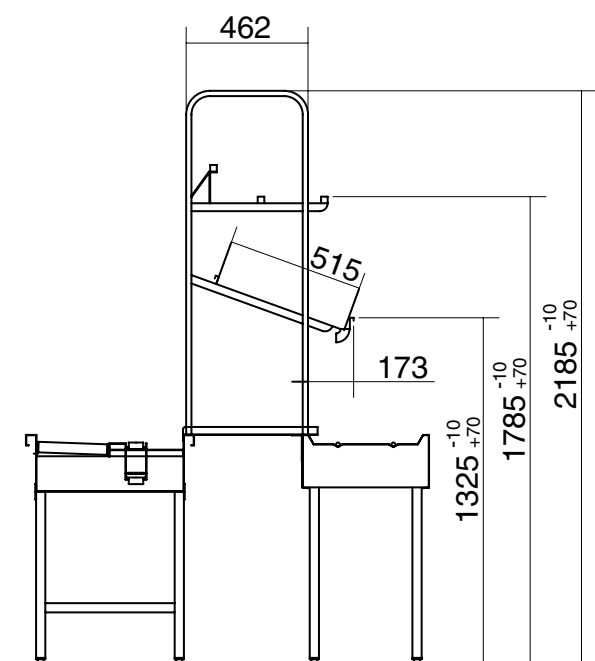

692 chemin de la Boisière
73420 Drumettaz Clarafond
Tél. 33 04 79 88 08 51
Fax 33 04 79 34 01 36
e-mail : validex@validex.fr

VALIDEX

Étagère pour casiers de vaisselle Type tri frontal

Dishes basket shelves

Motorised basket conveyor type

Caractéristiques données à titre indicatif, VALIDEX peut être amené à les modifier sans avis préalable.

All products characteristics are indicatory. To better its products, VALIDEX can modify the specifications without previous notice